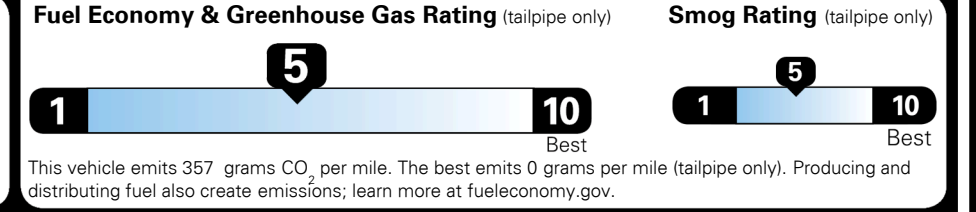

Actual results will vary for many reasons, including driving conditions and how you drive and maintain your vehicle. The average new vehicle gets 28 MPG and costs $8,000 to fuel over 5 years. Cost estimates are based on 15,000 miles per year at $ 2.95 per gallon. MPGe is miles per gasoline gallon equivalent. Vehicle emissions are a significant cause of climate change and smog.

fuel-economy.gov

Calculate personalized estimates and compare vehicles

GOVERNMENT 5-STAR SAFETY RATINGS

Overall Vehicle Score	Not Rated	
Based on the combined rating of frontal, side and rollover. Should ONLY be compared to other vehicles of similar size and weight.		
Frontal Crash	Driver	Not Rated
	Passenger	Not Rated
Based on the risk of injury in a frontal impact. Should ONLY be compared to other vehicles of similar size and weight.		
Side Crash	Front seat	Not Rated
	Rear seat	Not Rated
Star ratings based on the risk of injury in a side impact.		
Rollover	Not Rated	
Star ratings based on the risk of rollover in a single-vehicle crash.		

Star ratings range from 1 to 5 stars (★★★★★) with 5 being the highest.
Source: National Highway Traffic Safety Administration (NHTSA).
www.safercar.gov or 1-888-327-4236

Manufacturer's suggested retail price includes Manufacturer's recommended pre-delivery service. License and title fees, state and local taxes and other dealer installed options and accessories are not included in the manufacturer's suggested retail price.

PARTS CONTENT INFORMATION

FOR VEHICLES IN THIS CAR LINE U.S./CANADIAN PARTS CONTENT: 50 %

MAJOR SOURCES OF FOREIGN PARTS: KOREA: 35%

NOTE: PARTS CONTENT DOES NOT INCLUDE FINAL ASSEMBLY, DISTRIBUTION, OR OTHER NON-PARTS COSTS.

FOR THIS VEHICLE FINAL ASSEMBLY POINT: WEST POINT, GA, USA

COUNTRY OF ORIGIN
ENGINE: USA
TRANSMISSION: USA