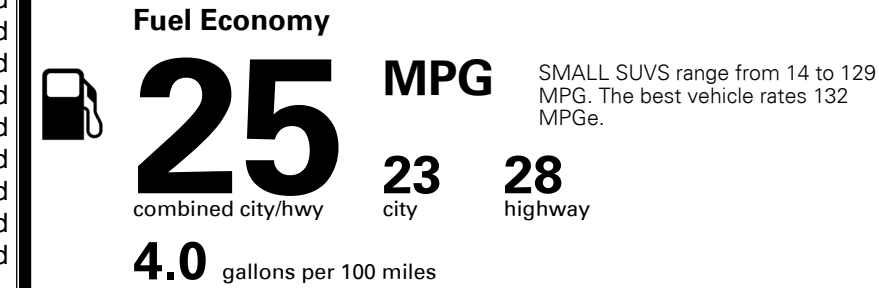

EPA DOT Fuel Economy and Environment

Gasoline Vehicle

You spend $750 more in fuel costs over 5 years
compared to the average new vehicle.

Annual fuel cost $1,750